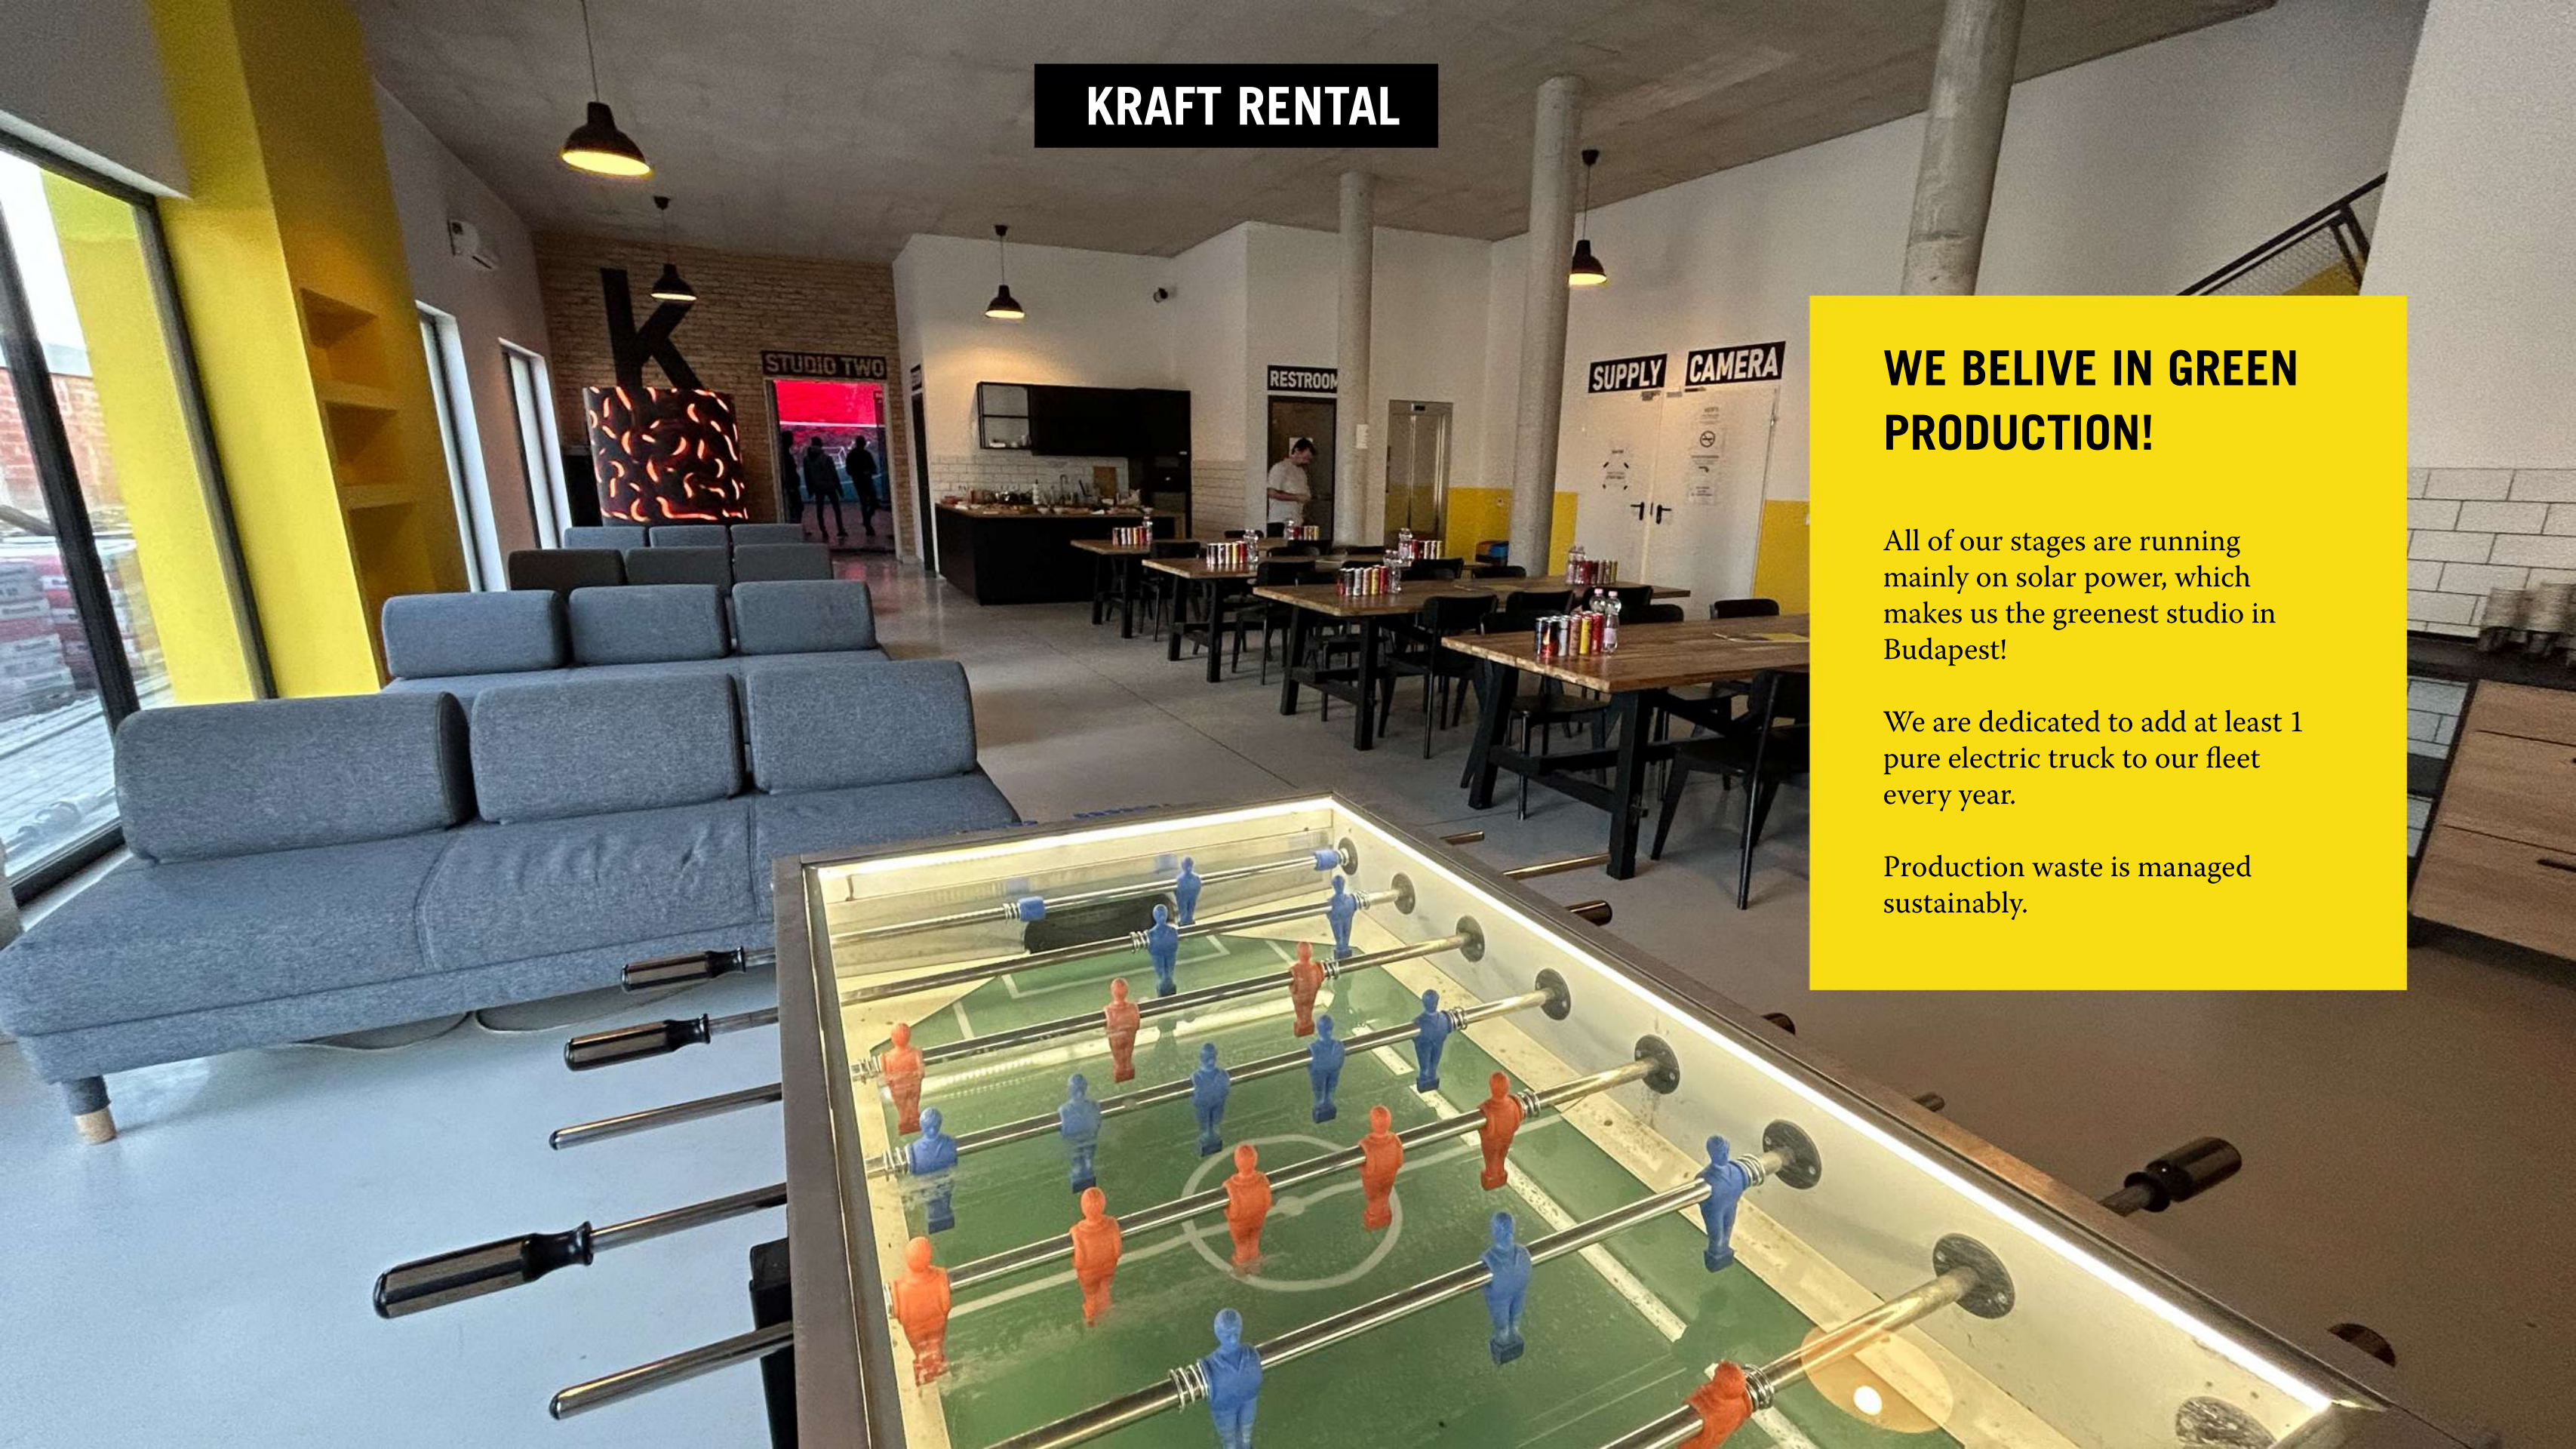

KRAFT RENTAL

WE BELIVE IN GREEN PRODUCTION!

All of our stages are running mainly on solar power, which makes us the greenest studio in Budapest!

We are dedicated to add at least 1 pure electric truck to our fleet every year.

Production waste is managed sustainably.