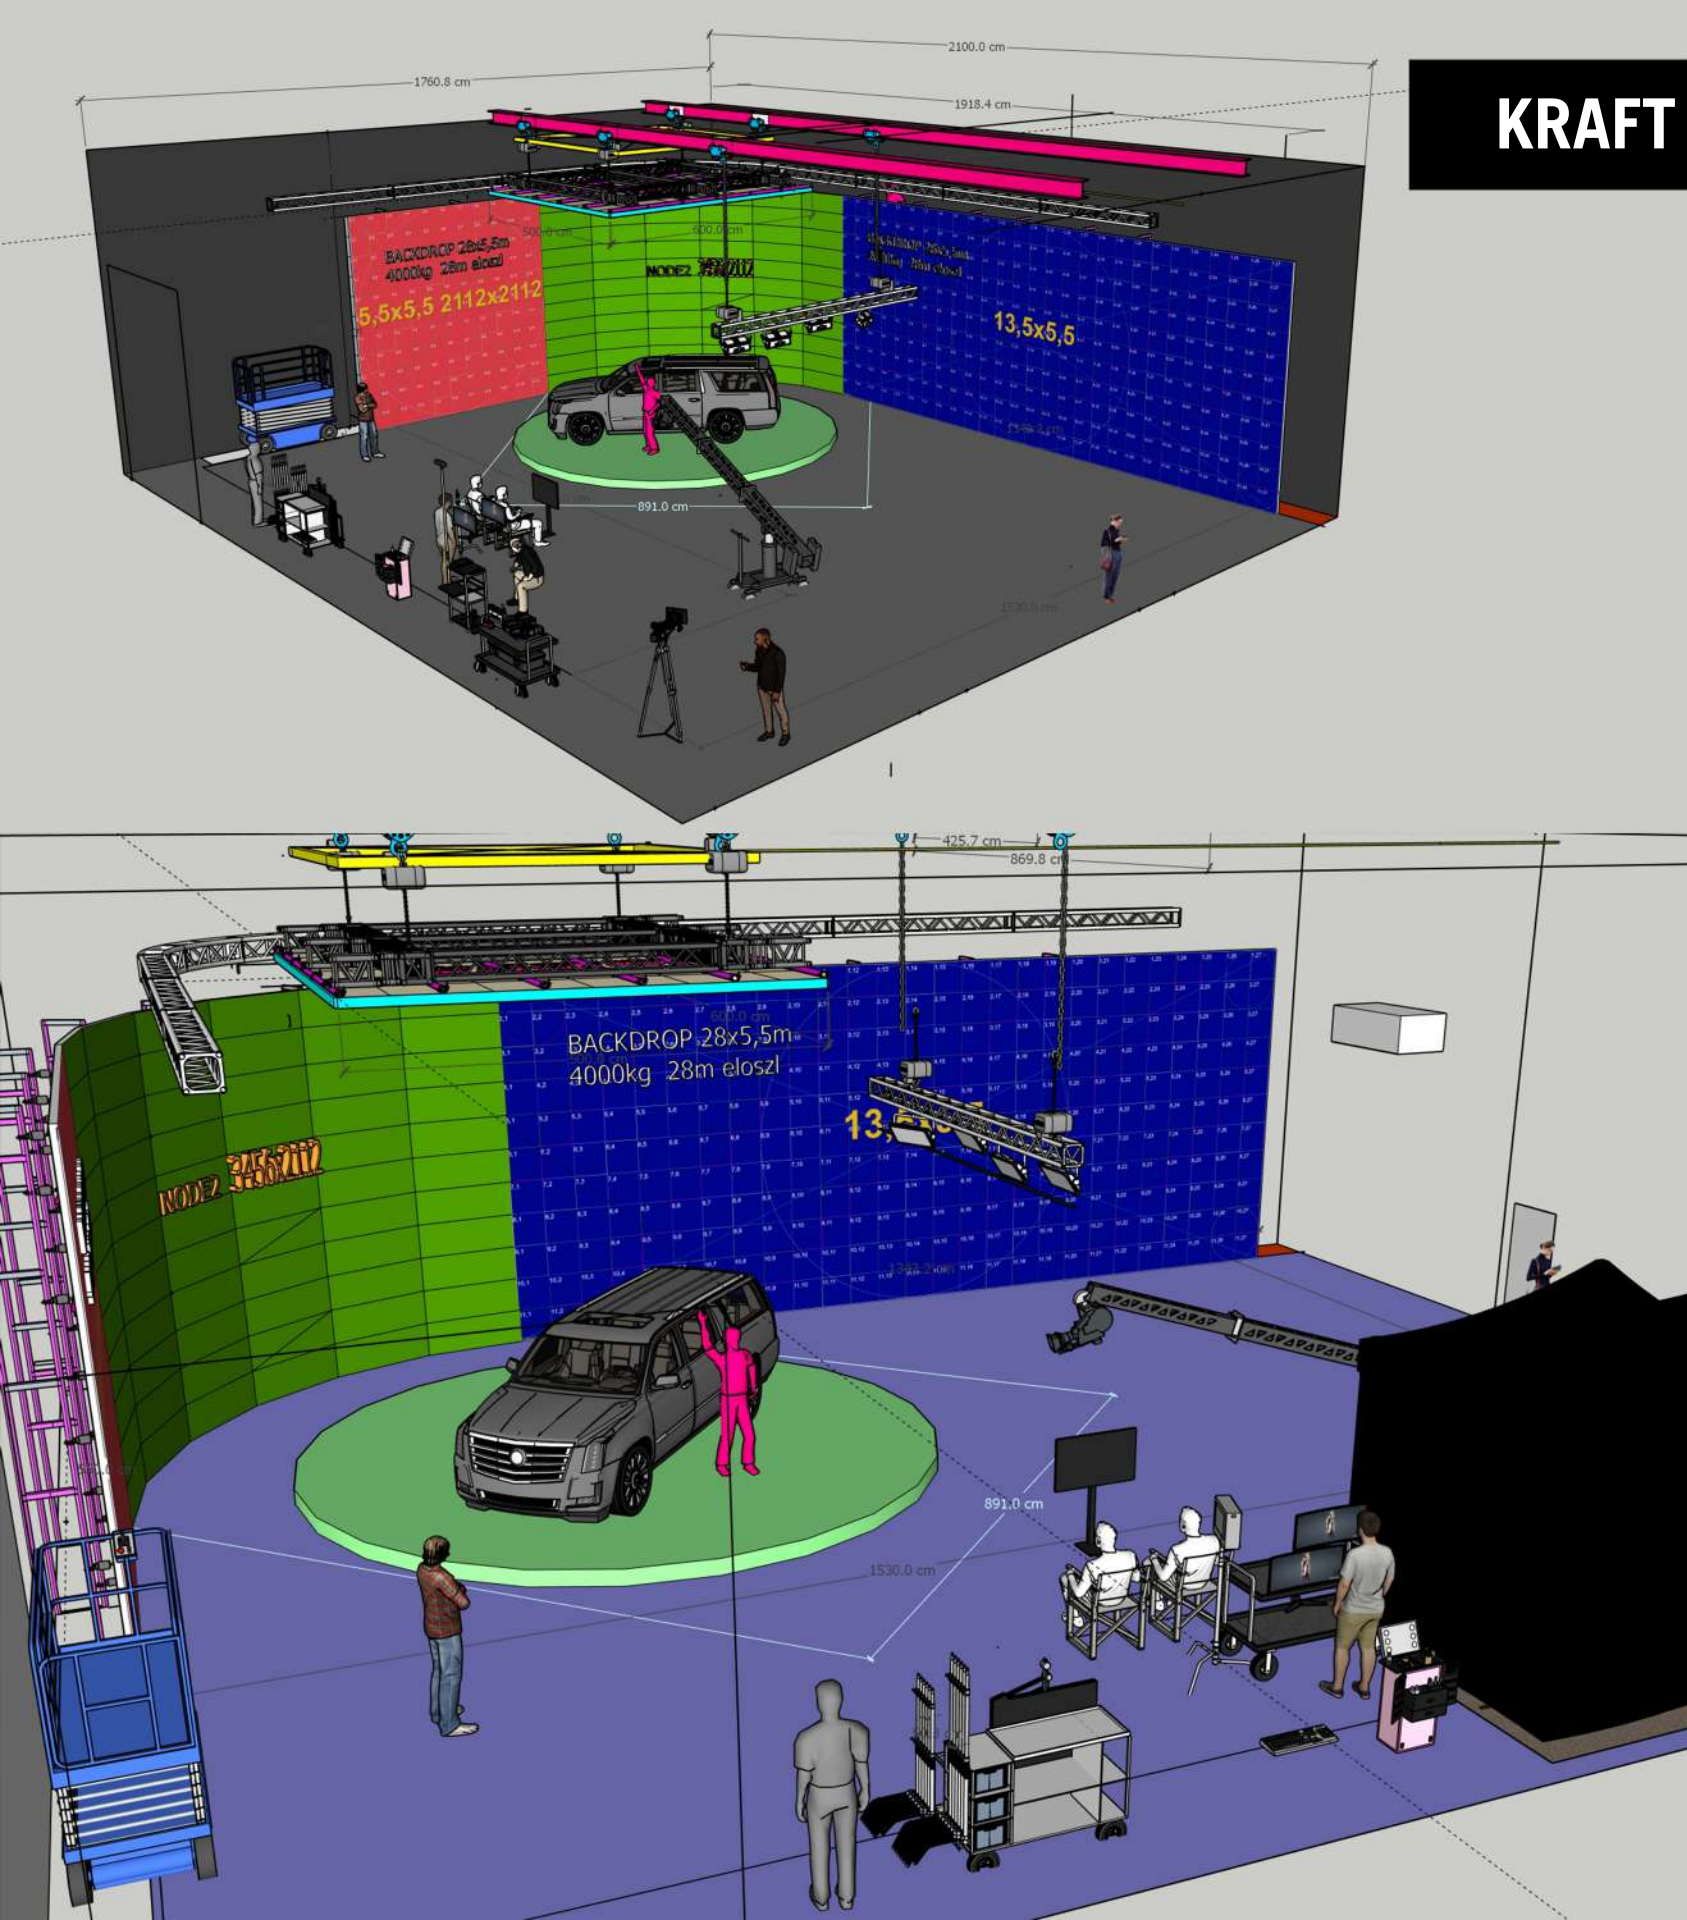

KRAFT STUDIO

LED VIRTUAL REALITY

27 x 5,5m LED wall
Absen NT XR p2.6 A10Spro
10368 x 2112 px resolution
Pixera playout servers

As a speciality of our 160 sqm high resolution LED wall (2.8mm), it can be asked with a complete ceiling and flooring which has the capacity to hold even a car's weight!

Motorised truss system pre-installed for lighting on stage.

We provide entire XR services with Unreal Engine and Optitrack real time camera tracking.

We are fully equipped for mockup shootings as well.

We can take part in content development up from stock modification to sets built from scratch.

We are the market leaders in commercial virtual productions in hungary, so we can service you with experience!

Partner: QMB LED