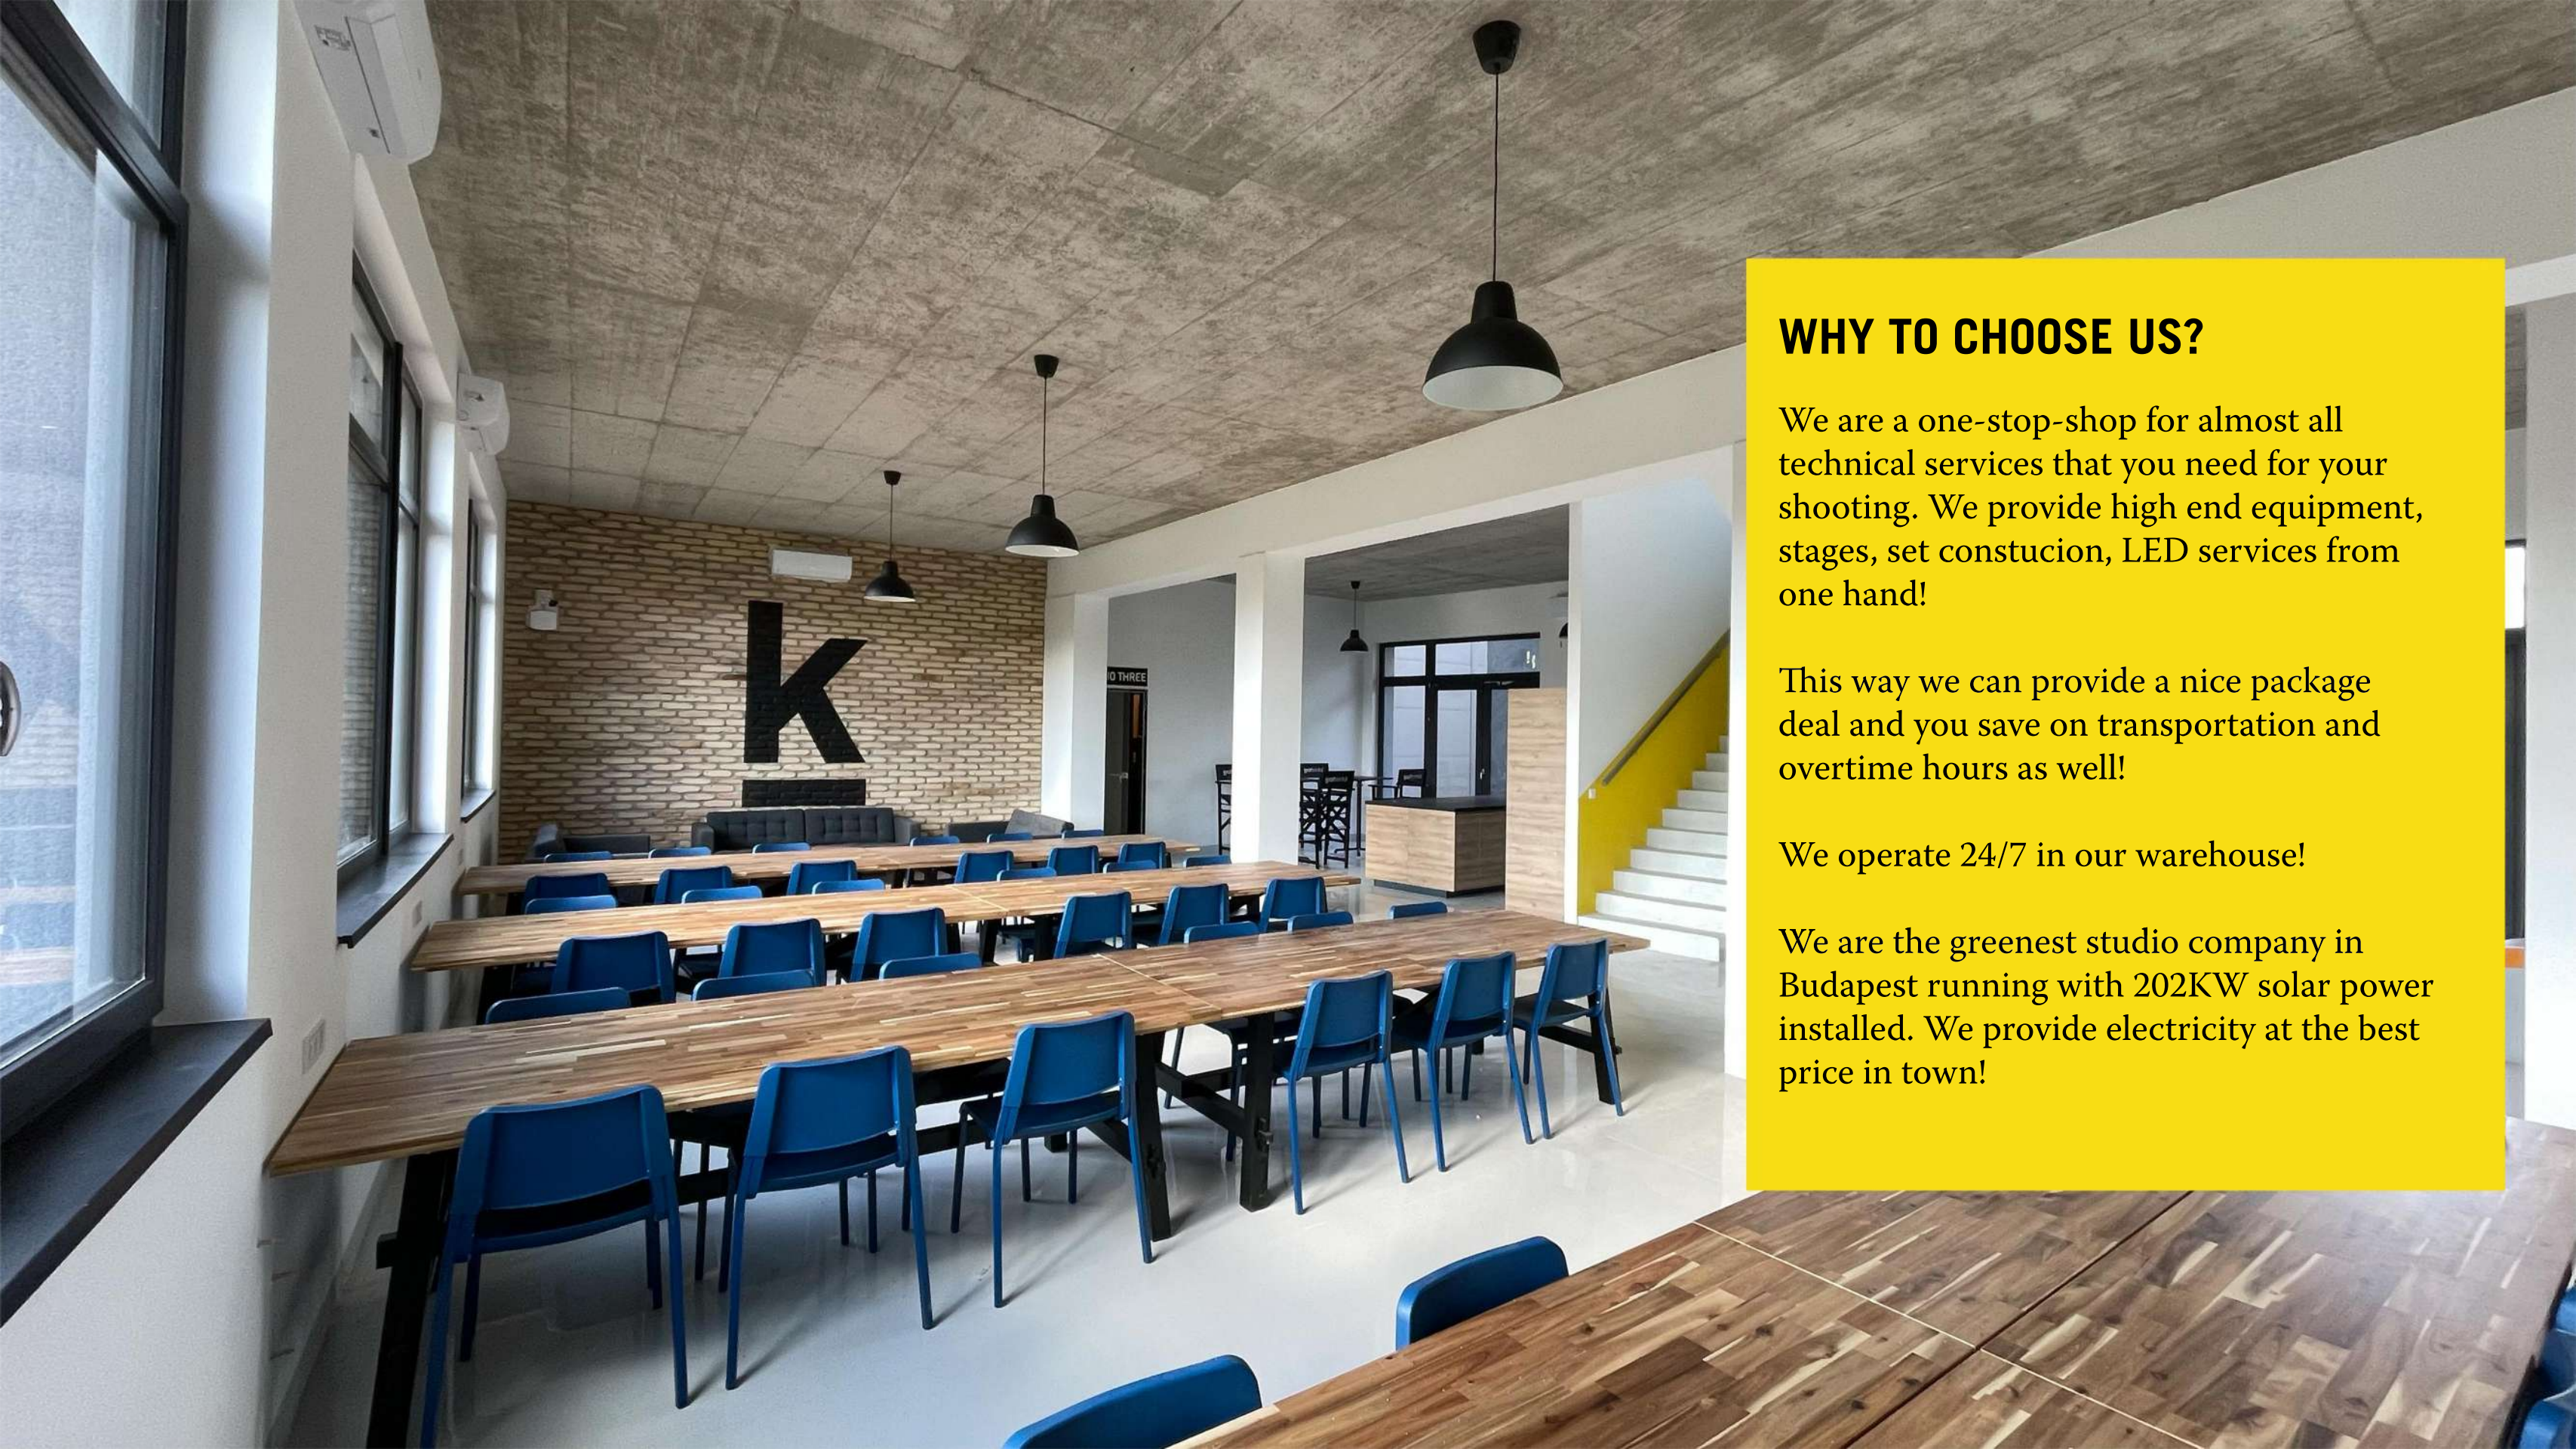

WHY TO CHOOSE US?

We are a one-stop-shop for almost all technical services that you need for your shooting. We provide high end equipment, stages, set constucion, LED services from one hand!

This way we can provide a nice package deal and you save on transportation and overtime hours as well!

We operate 24/7 in our warehouse!

We are the greenest studio company in Budapest running with 202KW solar power installed. We provide electricity at the best price in town!