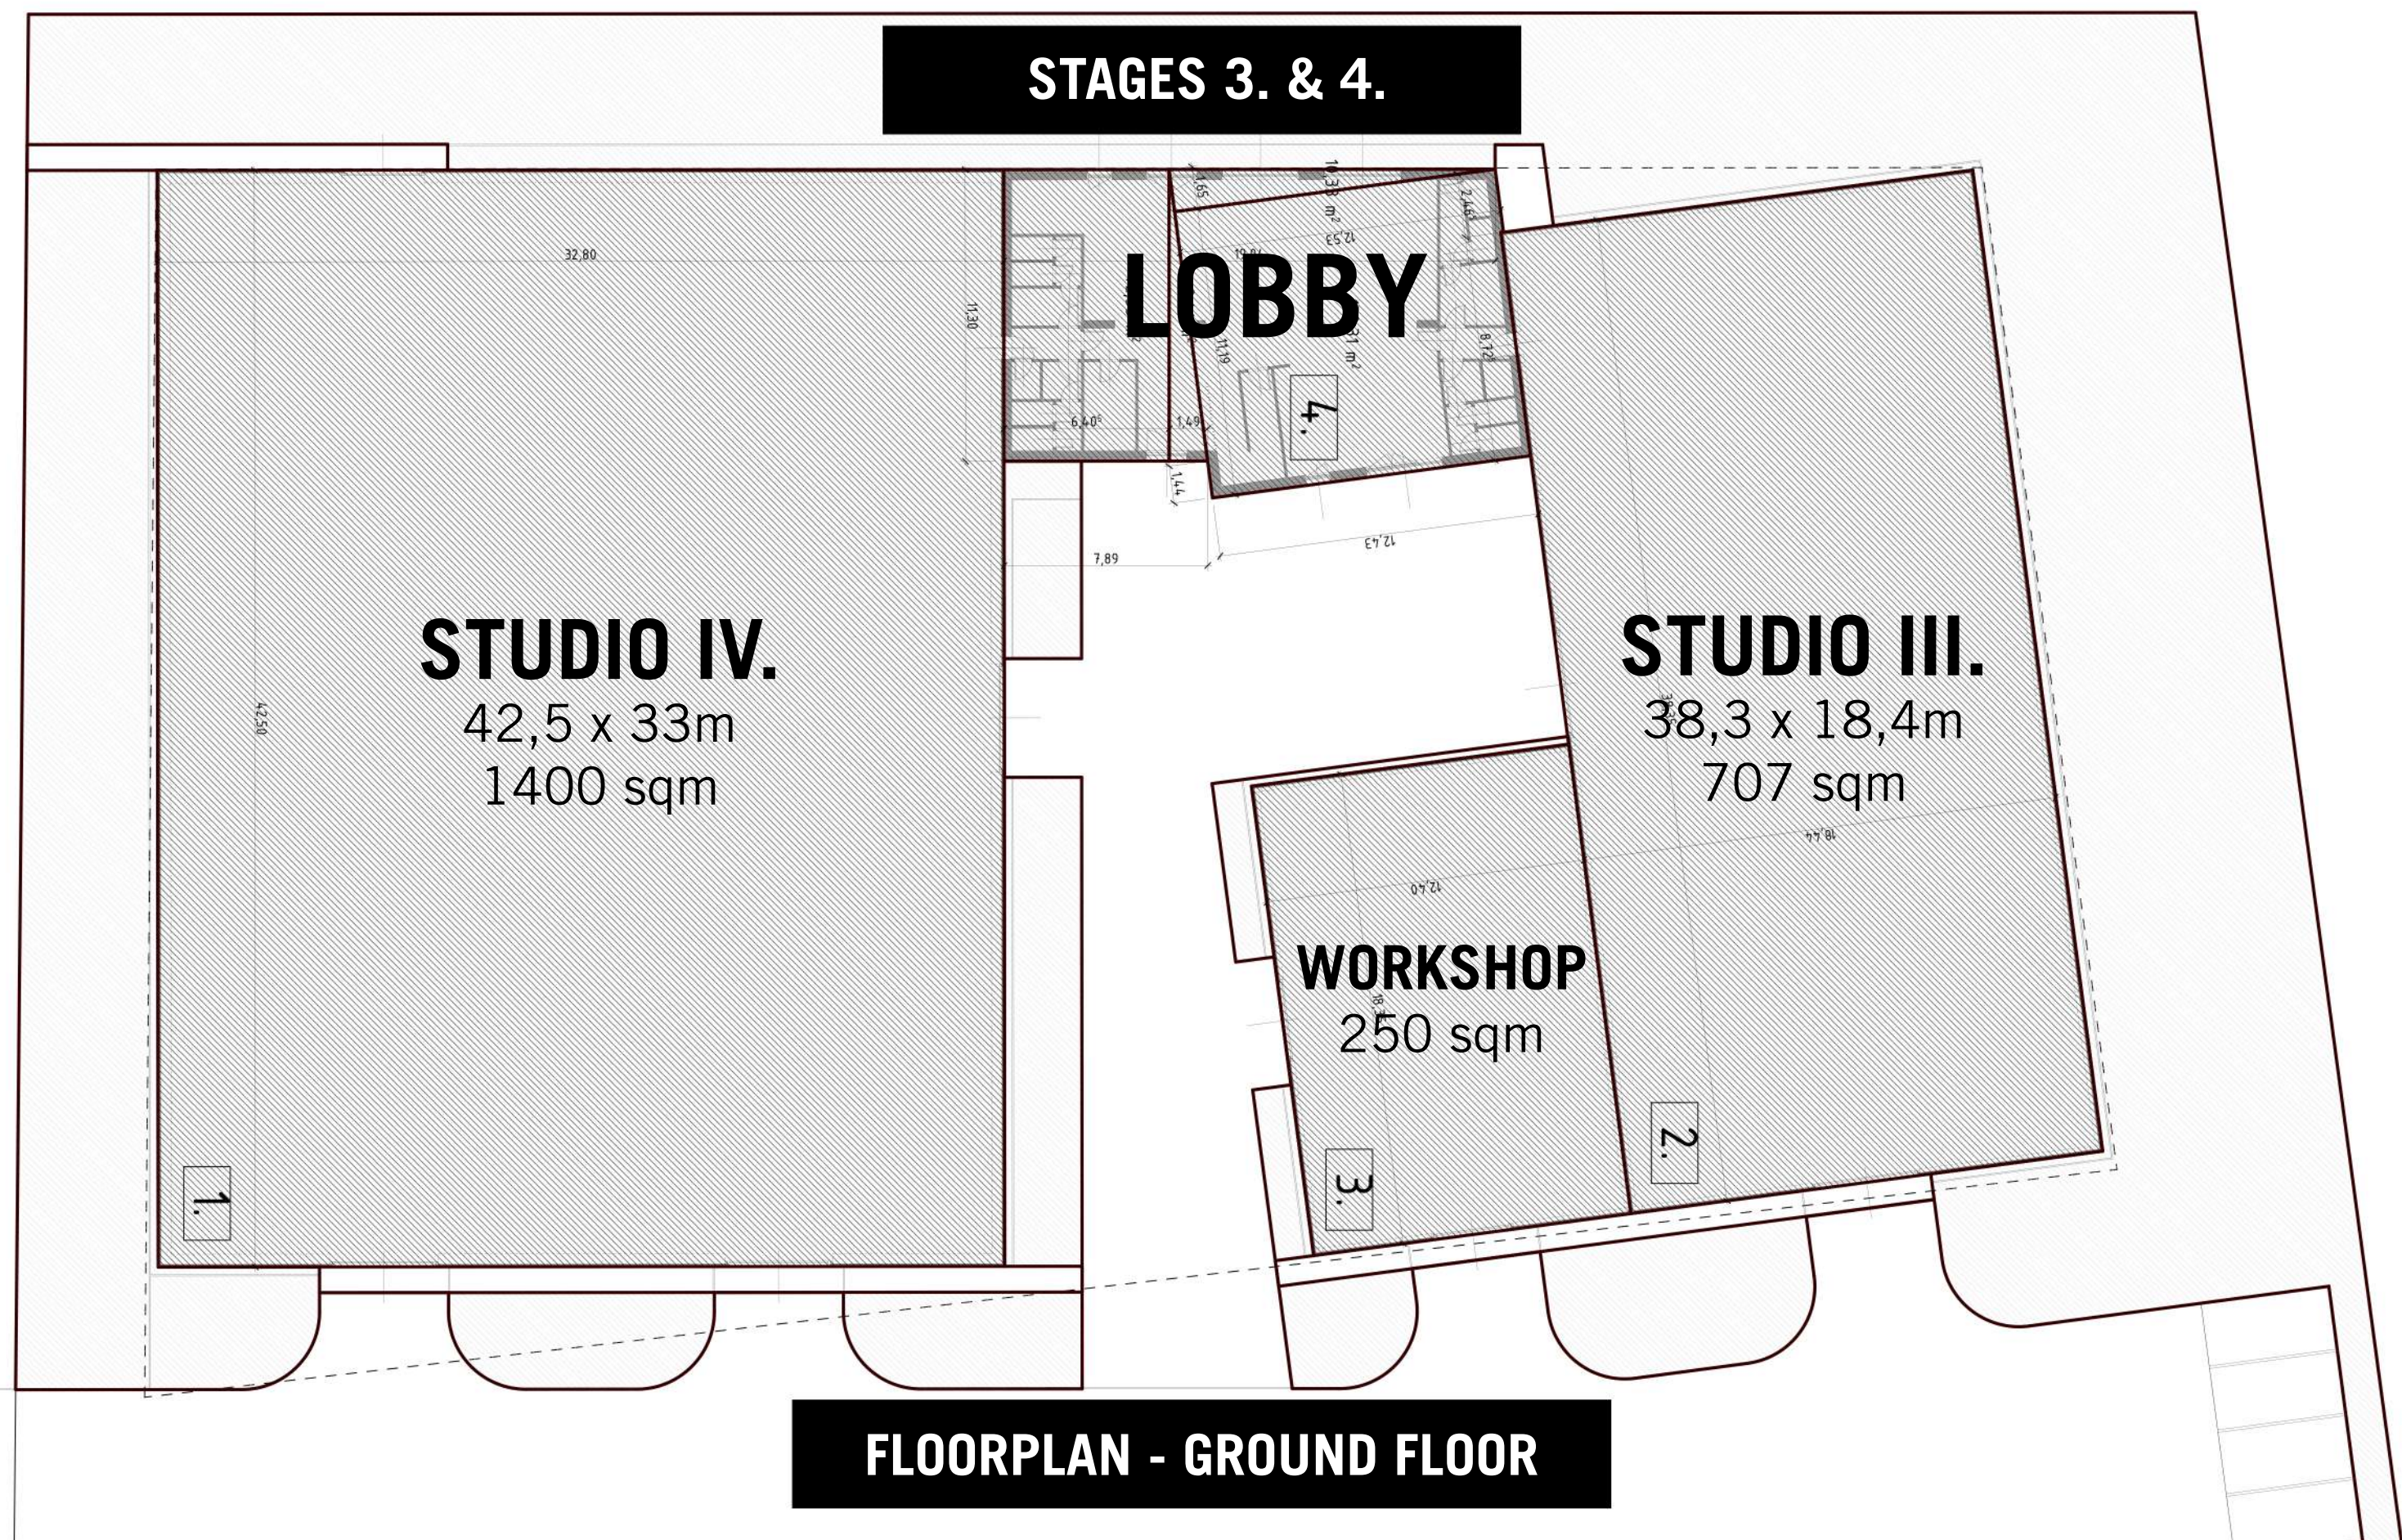

STUDIO IV.

42,5 x 33m
1400 sqm

STUDIO III.

38,3 x 18,4m
707 sqm

WORKSHOP

250 sqm

1.

4.

3.

2.

FLOORPLAN - GROUND FLOOR

STAGE 5.

1141 Budapest Öv street 7.

Stage 5.

400 sqm stage

3x160A power

Beauty rooms on same floor

120 sqm lobby area

4x7m - 4 tons capacity lifting platform

Sound insulated walls and ceiling

8 tons rigging capacity

8m height

70KW solar power

Free parking on premises, central location in Budapest!

- 14m x 8,5m wide x 4m high infinite white wall
- 1 tons elevator (located on the 4th floor)
- 120 sqm studio area
- 30 sqm furnished galery
- Beauty room with private toilet and shower
- Separate, fully equipped kitchen
- 3x63A power capacity
- Rigging options on ceiling
- Sound insulation to reduce echo