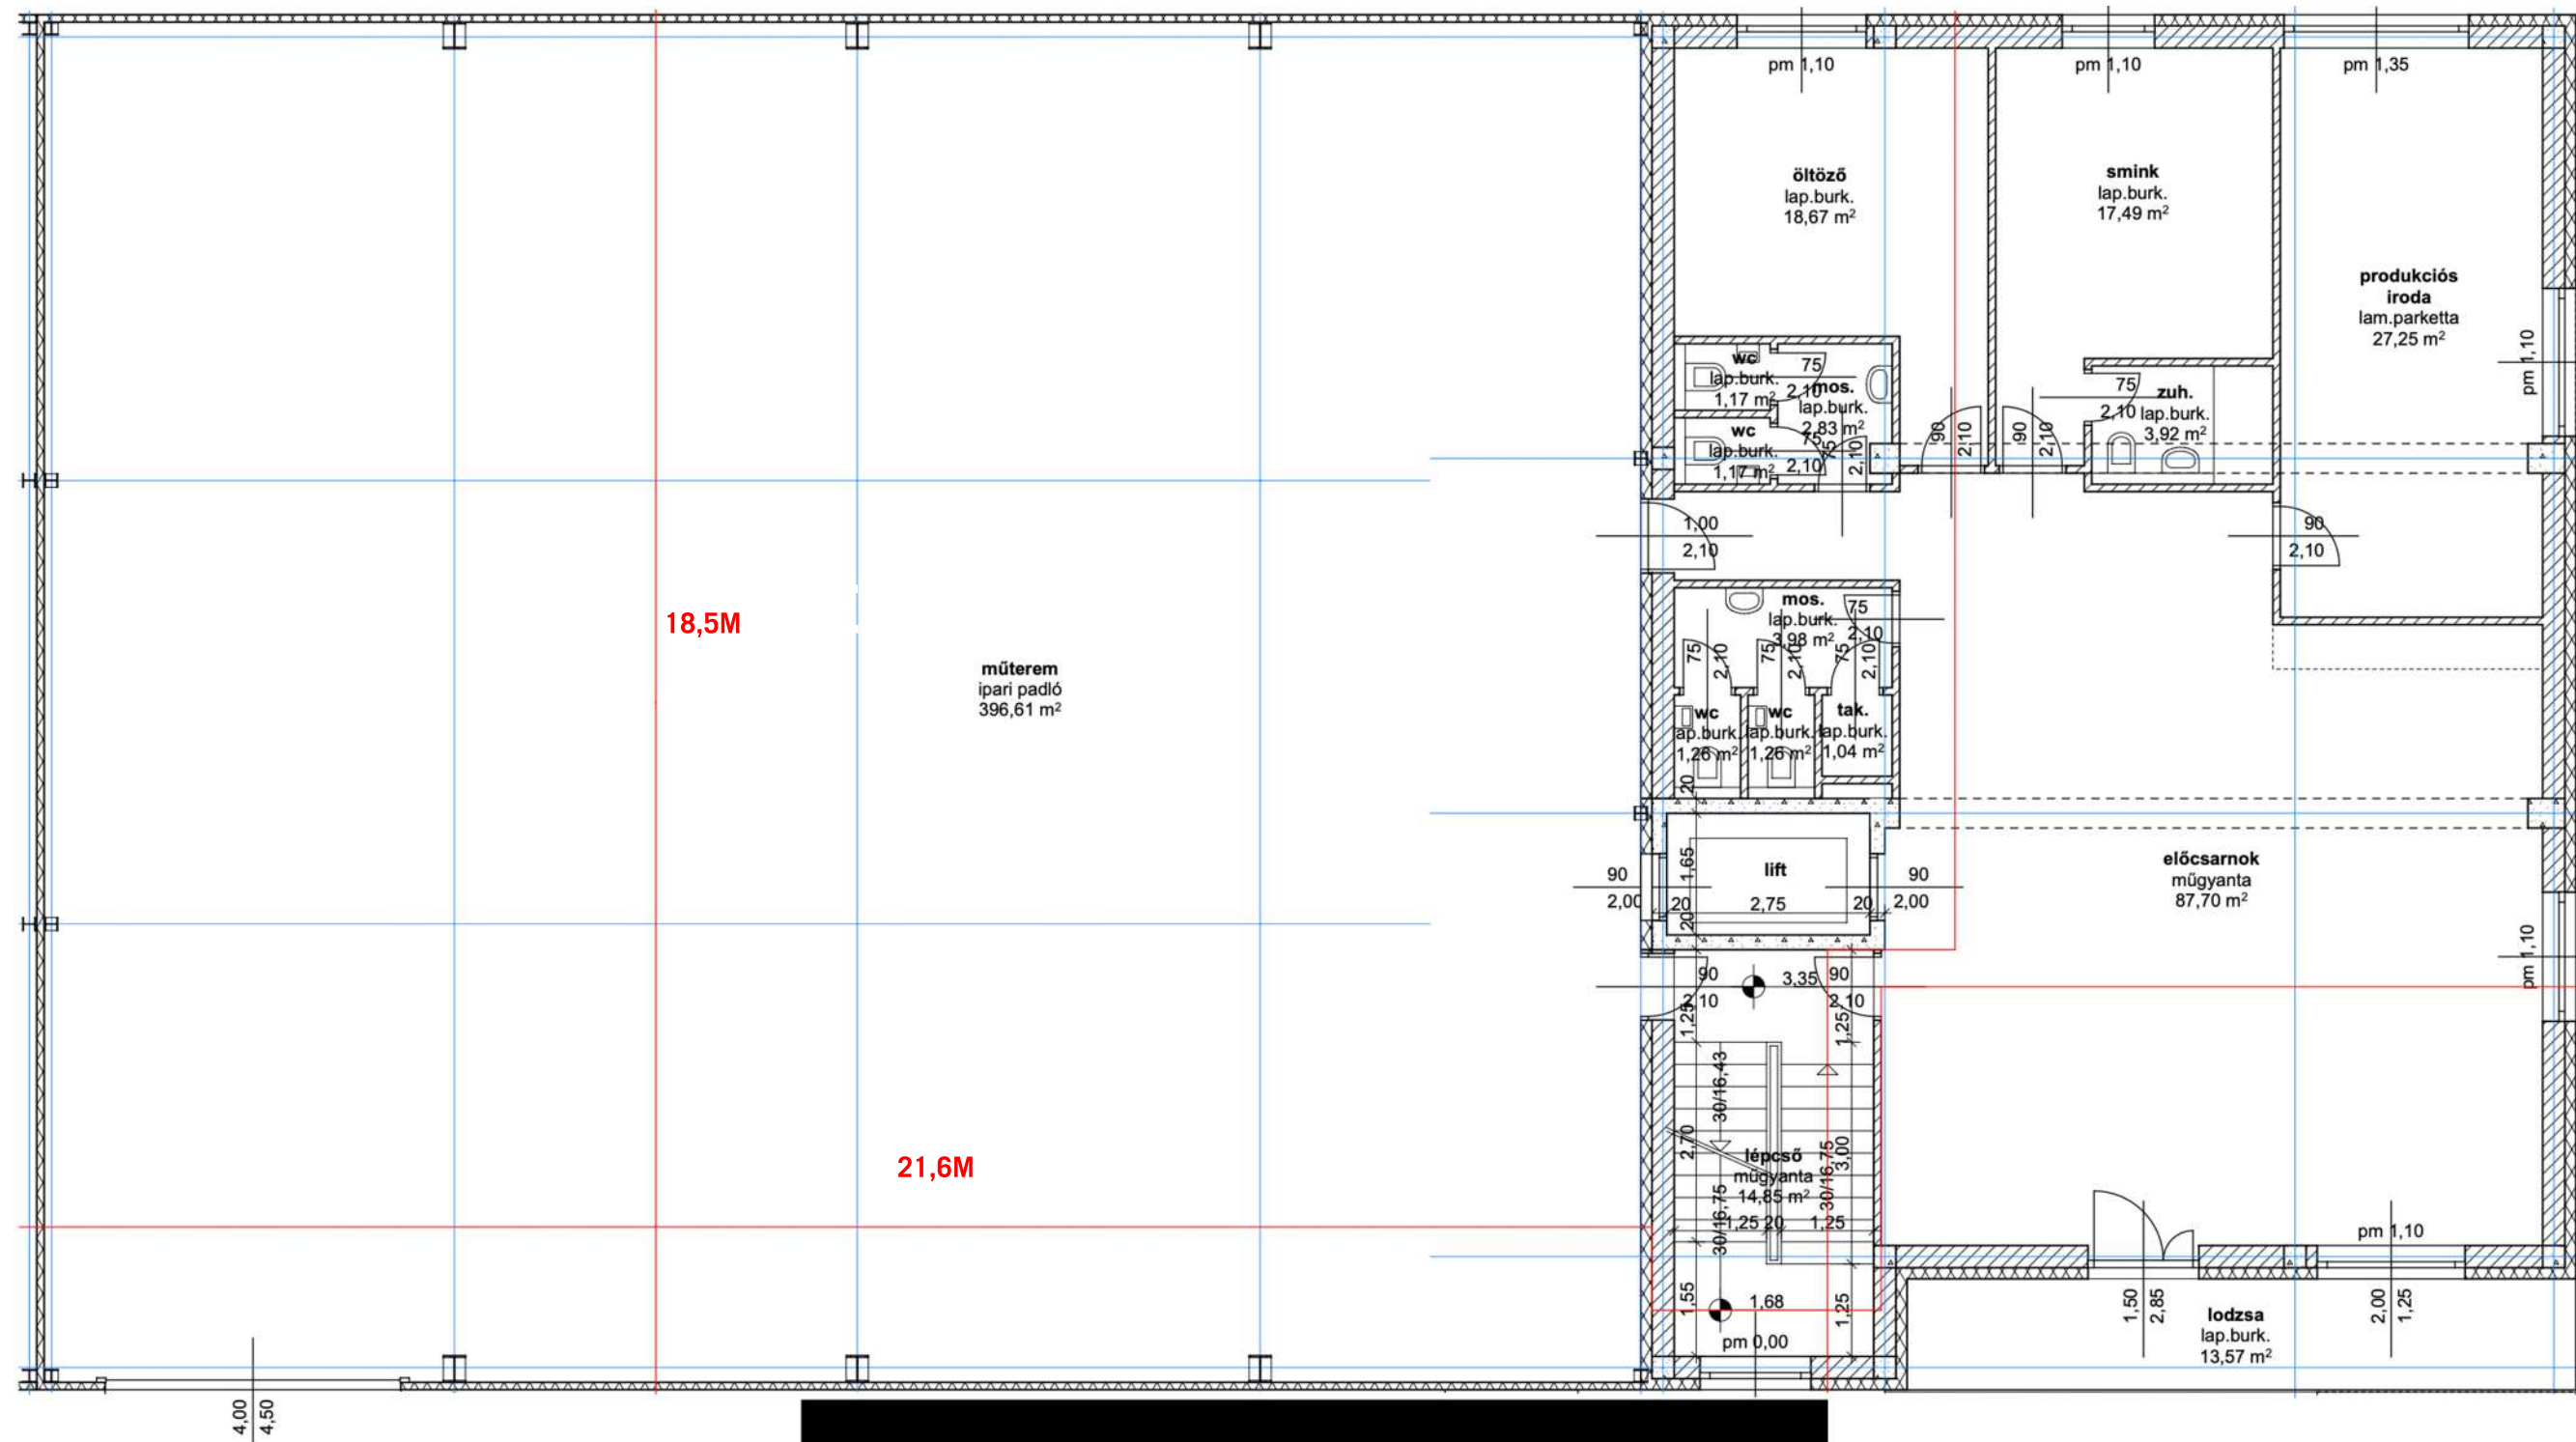

STAGE 5.

1141 Budapest Öv street 7.

FLOORPLAN - FIRST FLOOR