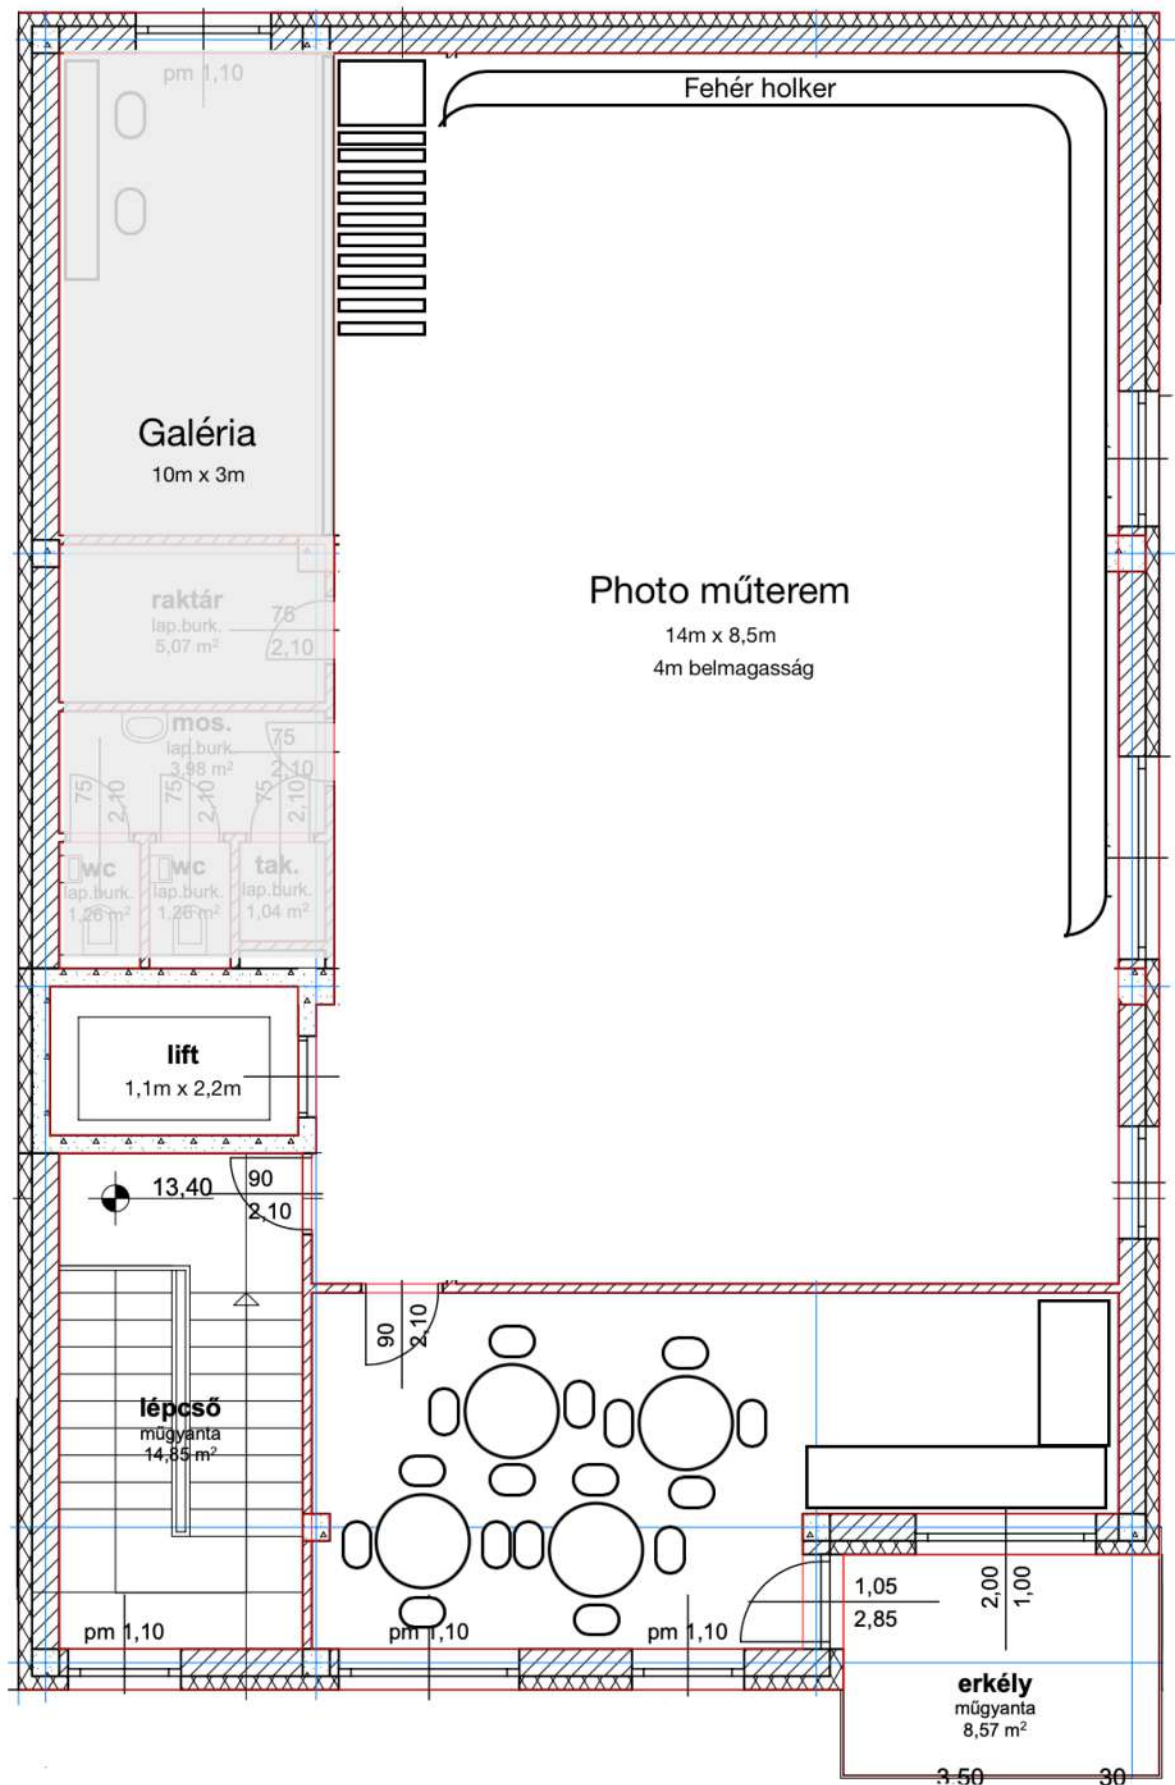

STUDIO IV.

42,5 x 33m
1400 sqm

STUDIO III.

38,3 x 18,4m
707 sqm

WORKSHOP

250 sqm

1.

4.

Beauty rooms on same floor

120 sqm lobby area

4x7m - 4 tons capacity lifting platform

Sound insulated walls and ceiling

8 tons rigging capacity

8m height

70KW solar power

Free parking on premises, central location in Budapest!

STAGE 5.

1141 Budapest Öv street 7.

FLOORPLAN - FIRST FLOOR

KRAFT STUDIO

STUDIO BEAUTY ROOMS

KRAFT PHOTO STAGE

1141 Budapest Öv street 7.

Photo Stage

- 14m x 8,5m wide x 4m high infinite white wall
- 1 tons elevator (located on the 4th floor)
- 120 sqm studio area
- 30 sqm furnished galery
- Beauty room with private toilet and shower
- Separate, fully equipped kitchen
- 3x63A power capacity
- Rigging options on ceiling
- Sound insulation to reduce echo